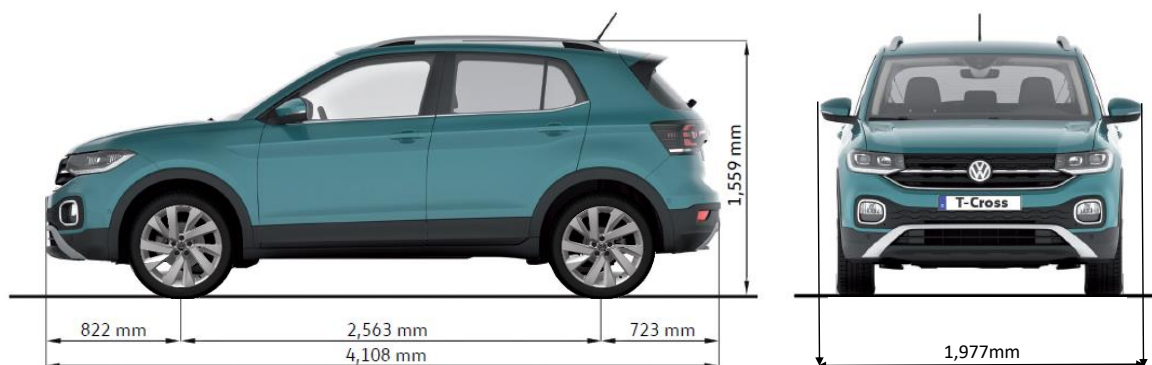

Technical Data	TSI Life DSG (Limited stock)	TSI Style DSG	TSI R-Line DSG
Engine Type	3-Cylinder inline Turbo Petrol	3-Cylinder inline Turbo Petrol	4-Cylinder inline Turbo Petrol
Fuel Type	Petrol (Minimum 95 RON)	Petrol (Minimum 95 RON)	Petrol (Minimum 95 RON)
Cubic Capacity (cc)	999	999	1,498
Maximum Power (kW) @ rpm	85kW (5,000 - 5,500 rpm)	85kW (5,000 - 5,500 rpm)	110kW (5,000 - 6,000 rpm)
Maximum Torque (Nm) @ rpm	200Nm (2,000 - 3,500 rpm)	200Nm (2,000 - 3,500 rpm)	250Nm (1,500 - 3,500 rpm)
Drivetrain	Front Wheel Drive	Front Wheel Drive	Front Wheel Drive
Transmission	7 Speed DSG	7 Speed DSG	7 Speed DSG
Tare weight (kg)	1,324	1,324	1,355
Trailer load limit 12% gradient (Braked / Unbraked)	1,100kg / 630kg	1,100kg / 630kg	1,200kg / 660kg
Luggage Capacity (VDA) (rear seats upright, rear bench forward / rear seats folded, rear bench forward)	455L / 1,281L	455L / 1,281L	455L / 1,281L
Fuel tank capacity (L, approx.)	40	40	40
Fuel consumption (L/100km) - Combined, NEDC (3P-WLTP converted)	5.4 (6.0)	5.4 (6.0)	5.5 (6.1)
CO₂ emissions g/km - Combined, NEDC (3P-WLTP converted)	123 (137)	123 (137)	127 (141)
Emission standard	Euro 6 (NEDC)	Euro 6 (NEDC)	Euro 6 (NEDC)
Start/stop system with generative braking	●	●	●
5 year / 150,000 km (whichever occurs first) mechanical warranty, 5 year VW roadside assistance and 12 year anti-corrosion warranty	●	●	●
Volkswagen Service Plan - Scheduled Servicing for 3 years or up to 45,000km (whichever occurs first)	$1,345	$1,345	$1,345
Volkswagen Service Plan - Scheduled Servicing for 5 years or up to 75,000km (whichever occurs first)	$2,595	$2,595	$2,595

TSI Style DSG shown